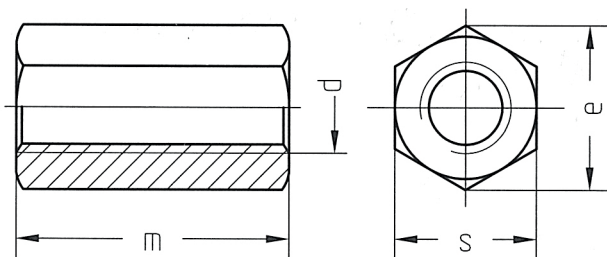

Connection nuts type CNU

Connection nuts for threaded rods

Brand

- SUFIX

Application

- Connection of 2 threaded rods

Models

- Available in M6, M8 or M10

d	Dimensions		
	M6	M8	M10
P	1	1,25	1,5
m	18	24	30
s	10	13	17
e	11,5	15	19,6