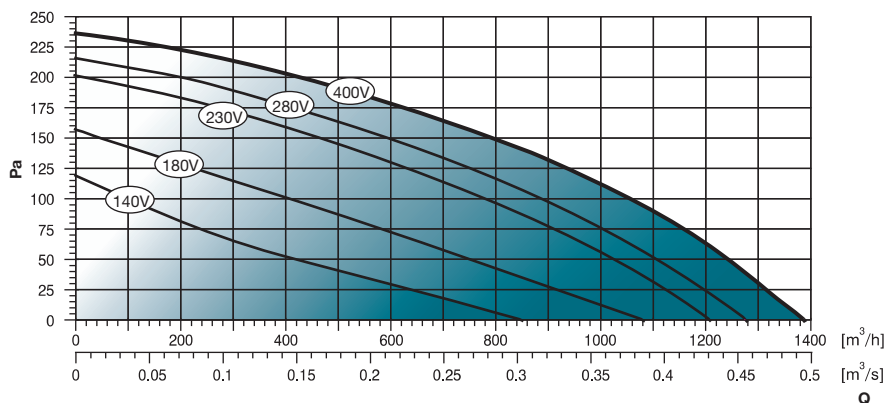

- Duct fans
- Circular
- Polypropylene
- Centrifugal fan
- AC 400 V 3ph

Flameproof duct fans type RK 315 Ex

- Centrifugal flameproof duct fans

Application

- They are designed for the extraction of aggressive exhaust air and gases
- For horizontal and vertical installation
- Suitable for application in boiler-rooms, oil refineries, laboratories

Composition

- Plastic case
- Motor is 400V, 50Hz, 3ph, flameproof according to standards Ex-87/379; EN 50014; EN 50019
- Protection class: IP44

Pressure loss graph

Technical data							
	Напрежение [V/Hz]	Мощност [kW]	Ток [A]	Обороти [rpm]	Работна температура [°C]	Клас на изолация	Шумово ниво [dB(A)]
RK 315 Ex	400 / 50	0.36	0.51	1200	40	7	53

Dimensions						
	A [mm]	B [mm]	C [mm]	D [mm]	d [mm]	Kg
RK 315 Ex	275	30	30	405	314	6.5